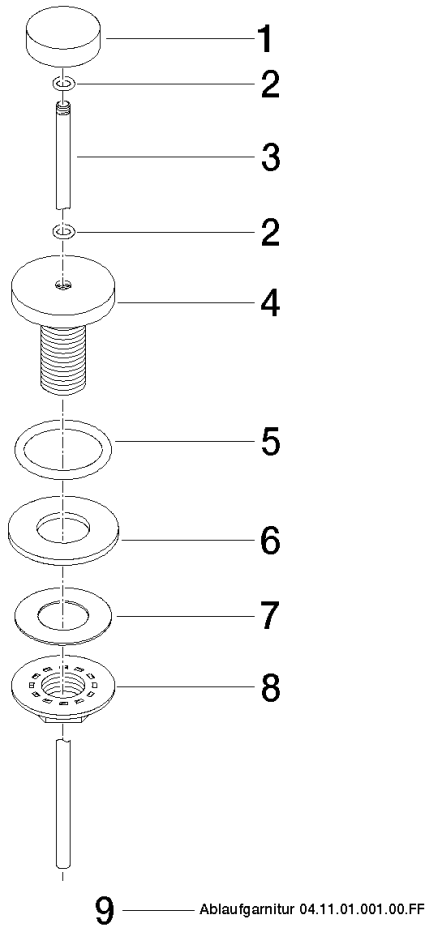

Basin Waste with knob for deck mounting 1 1/4" - Brushed Champagne (22kt Gold)

IMO

10 200 970

Fits: IMO, LULU, MADISON, MEM, TARA, CL.1, LISSÉ, VAIA, META, CYO

	Brushed Champagne (22kt Gold)	10 200 970-46
	Chrome	10 200 970-00
	Brushed Platinum	10 200 970-06
	Platinum	10 200 970-08
	Durabrand (23kt Gold)	10 200 970-09
	Dark Chrome	10 200 970-19
	Light Gold	10 200 970-26
	Brushed Light Gold	10 200 970-27
	Brushed Durabrand (23kt Gold)	10 200 970-28
	Matte Black	10 200 970-33
	Brushed Bronze	10 200 970-42
	Champagne (22kt Gold)	10 200 970-47
	Brushed Chrome	10 200 970-93
	Brushed Dark Platinum	10 200 970-99

Basin Waste with knob for deck mounting 1 1/4" - Brushed Champagne (22kt Gold)

IMO

10 200 970

Only suitable for basins with an overflow.

Basin Waste with knob for deck mounting 1 1/4" - Brushed Champagne (22kt Gold)

IMO

10 200 970

10 200 970
Parts for other finishes can be found here: [Chrome](#)

Spare parts list

No.	Item Number	Name	Quantity used	Delivery time
1	09 21 33 001-46	handle	1	30
2	09 14 10 007 90	seal	2	2
3	09 31 09 004-46	pull-rod	1	30
4	09 18 40 022-46	sleeve	1	30
5	09 14 10 095 90	seal	1	2
6	09 14 05 012 90	seal	1	2
7	09 14 40 001 90	seal	1	60
8	09 23 10 010 90	nut	1	2
9	90 11 01 001 00-46	pop-up waste	1	30